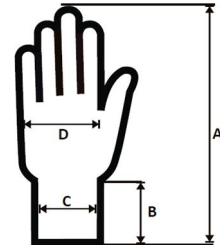

Dimensions

Size Range	5	6	7	8	9	10	11
Total glove length (+/-5 mm)	175	180	195	210	220	230	240
Wrist length (mm)	55	55	60	60	70	75	75
Wrist width (mm)	60	60	65	70	70	70	70
Palm width (mm)	79	82	90	94	98	102	104
Glove weight / Pair (+/-5 gram)	34	38	44	52	56	60	62
Over lock colour	Purple	Blue	Red	Orange	White	Yellow	Black